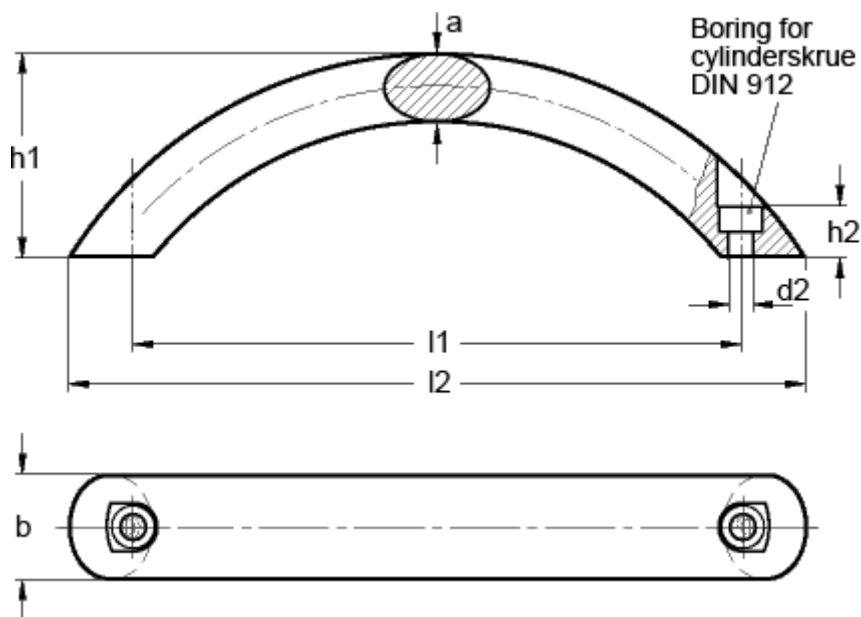

Article number: 20086365

Description: E+G Arch handle GN 565.4-20-192-B-EL

## Measures

a	= 13
b	= 20
d2	= 5.3
h1	= 51
h2	= 10
l1	= 192
l2 approx.	= 221
t min	= 8.5